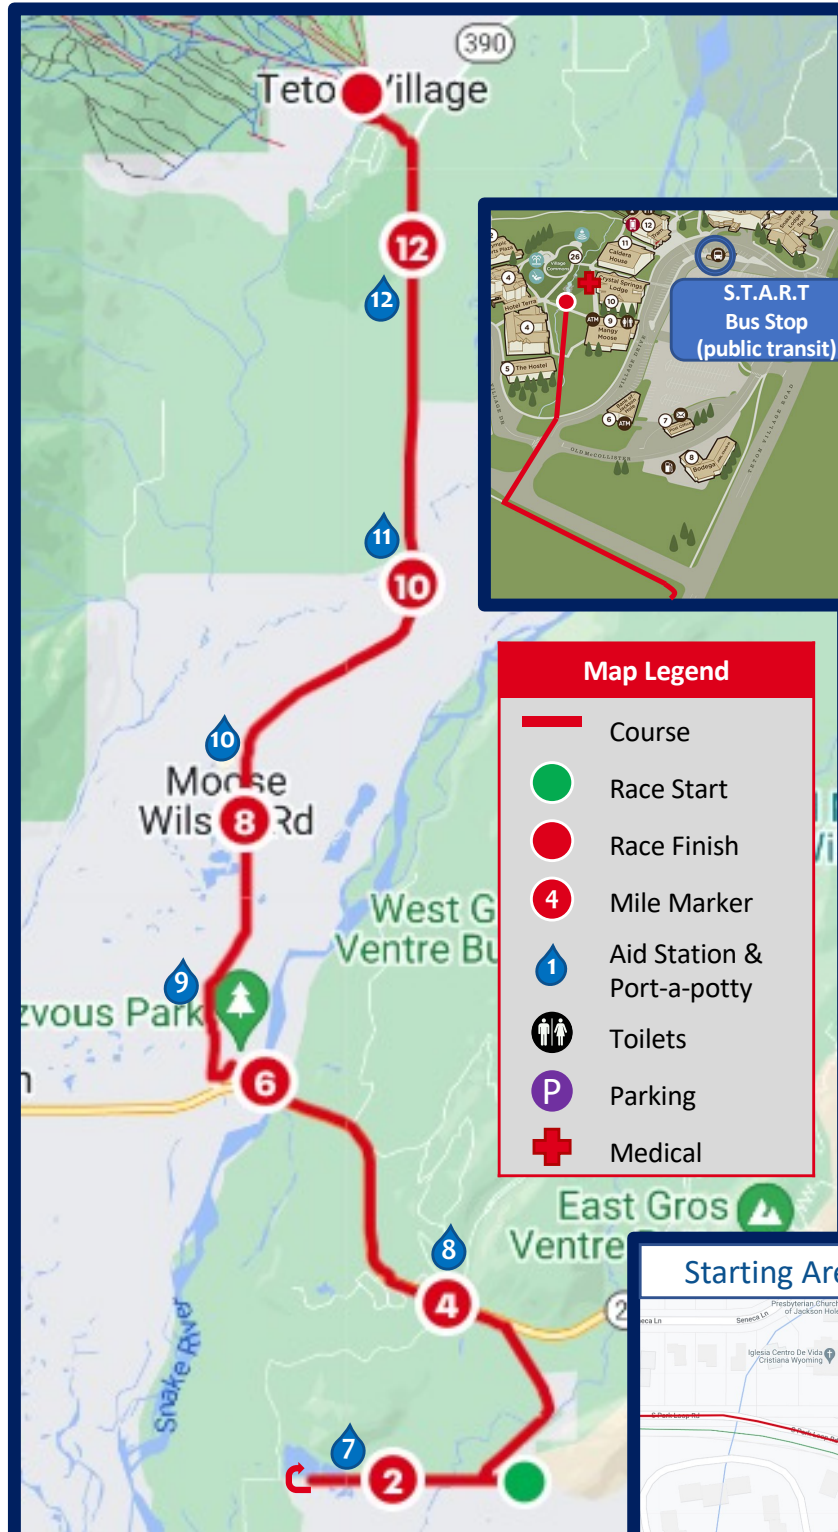

Half Marathon Course & Elevation

Map Legend	
	Course
	Race Start
	Race Finish
	Mile Marker
	Aid Station & Port-a-potty
	Toilets
	Parking
	Medical